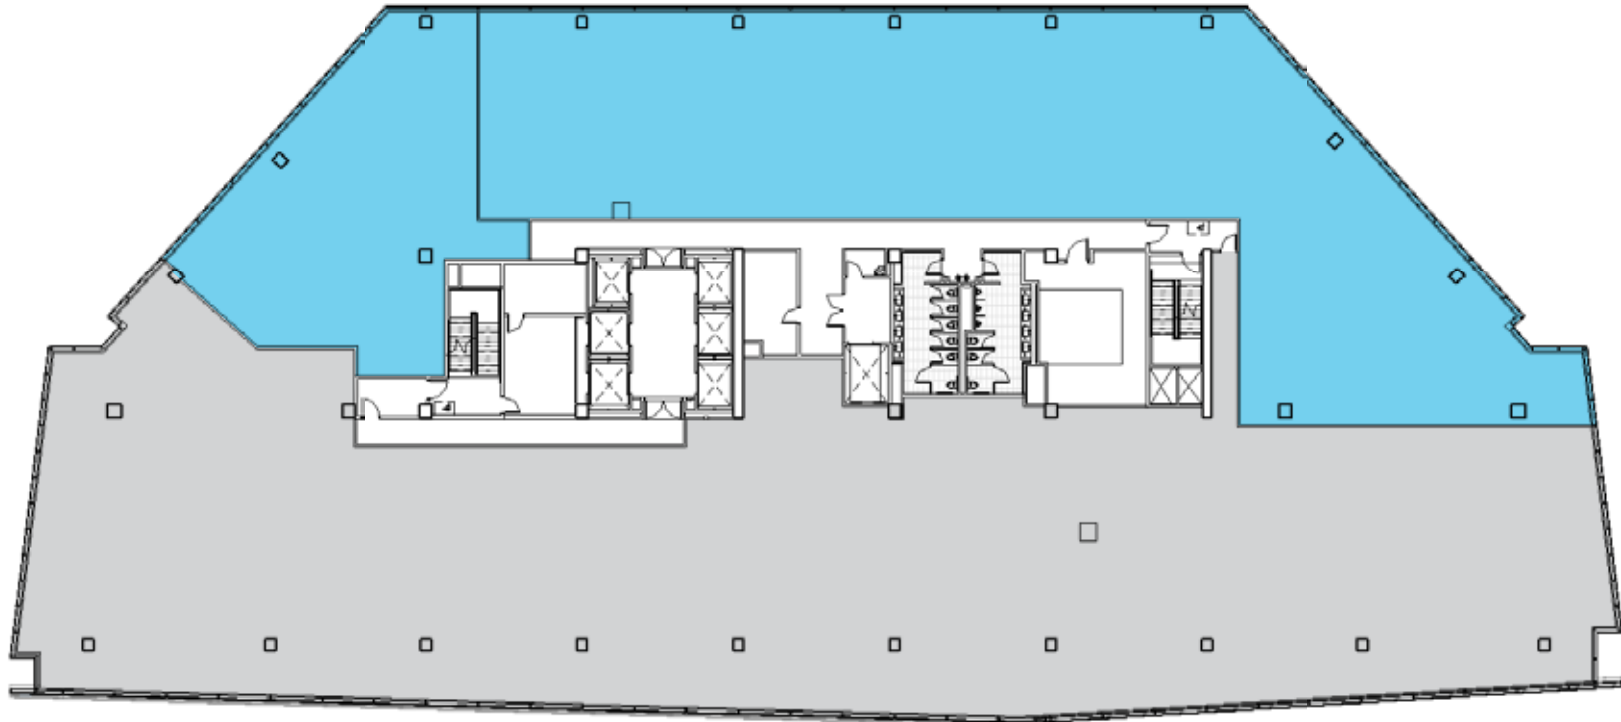

10th Floor

RIVER | SOUTH

Suite 1025

3,754 SF Available

Ceiling Height

14' 6"

Suite 1050

11,597 SF Available

Column Spacing

45 ft x 30 ft typical bay

LOCATION

401 South 1st Street
Austin, Texas 78704
riversouthaustin.com

OFFICE LEASING

Brad Philp
(512) 481-3018
bphilp@streamrealty.com

Connor Greissing
(512) 481-3032
connor.greissing@streamrealty.com