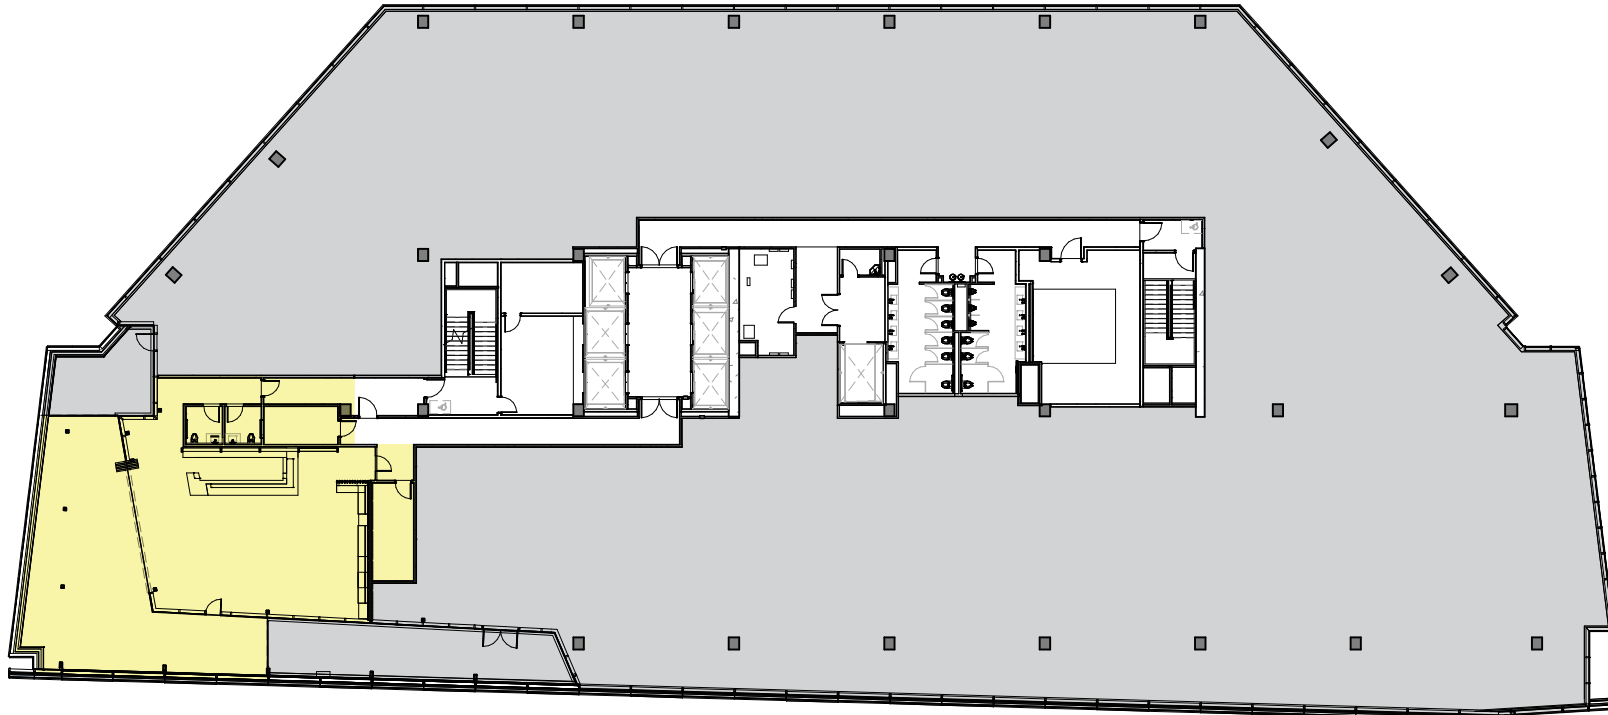

# 15th Floor Sky Lounge

## Suite 1500

33,061 SF Leased