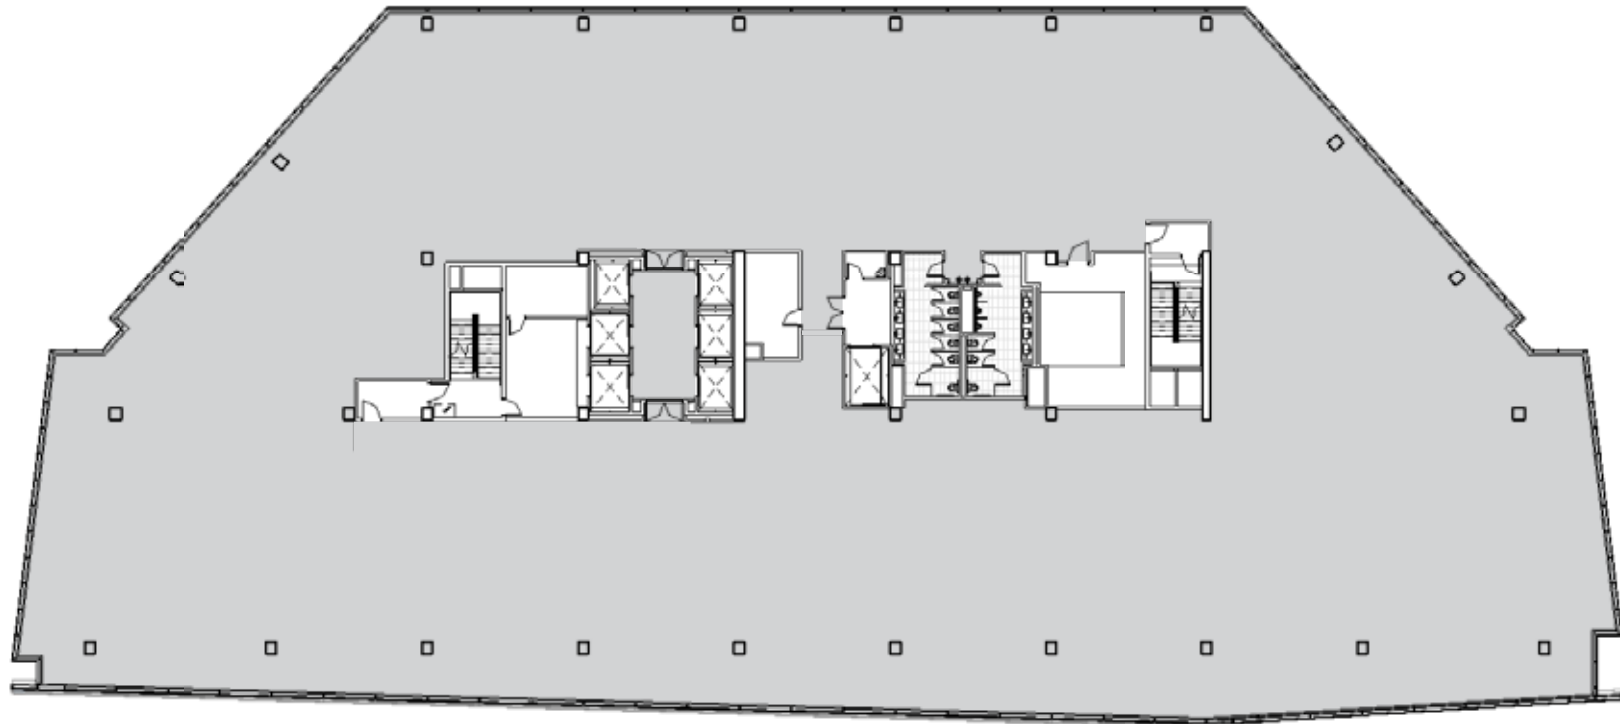

12th Floor

Suite 1200

39,253 SF Leased

RIVER | SOUTH

LOCATION

401 South 1st Street
Austin, Texas 78704
riversouthaustin.com

OFFICE LEASING

Brad Philp (512) 481-3018 bphilp@streamrealty.com	Connor Greissing (512) 481-3032 connor.greissing@streamrealty.com
---	---