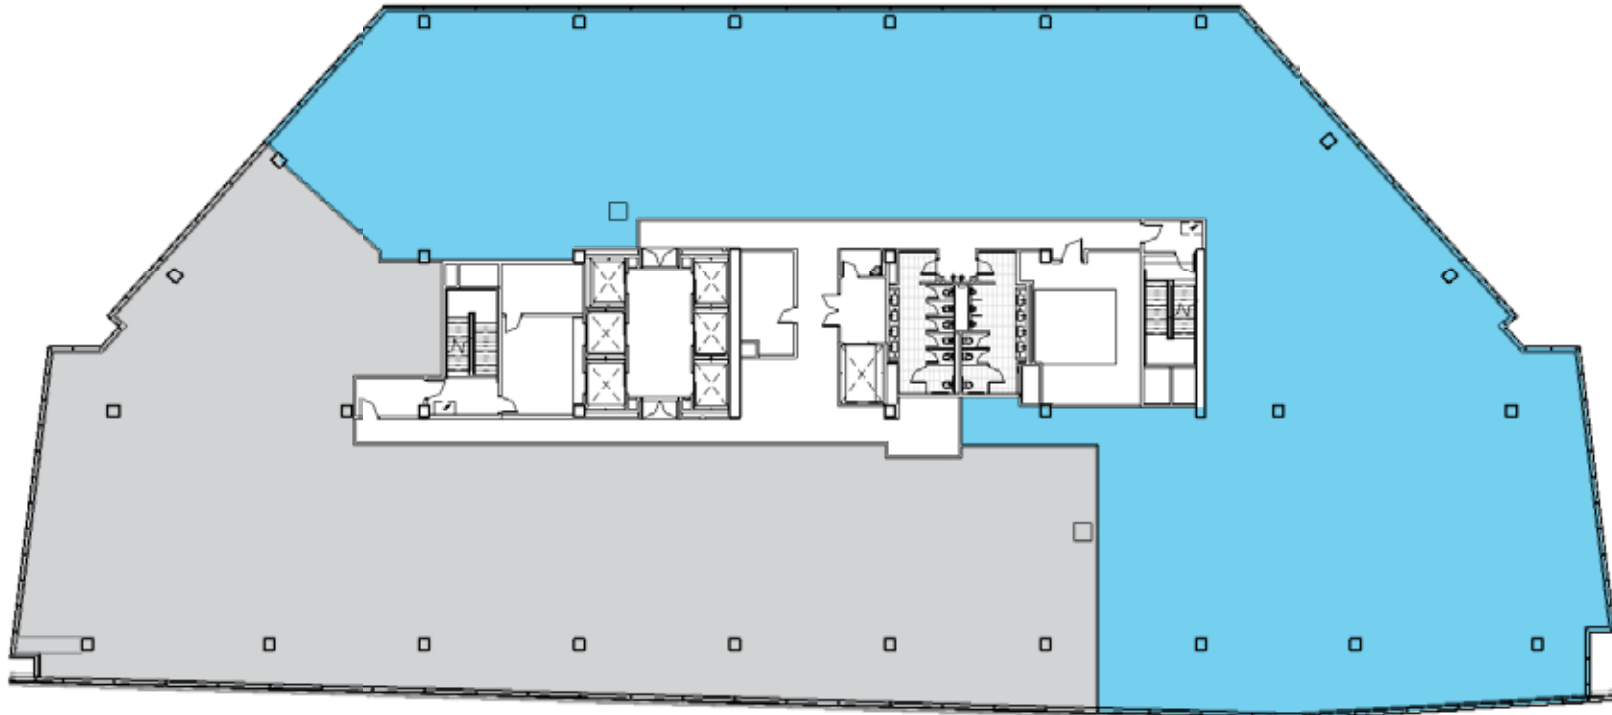

## Suite 1325

21,496 SF Available

## Ceiling Height

14' 6"

## Column Spacing

45 ft x 30 ft typical bay